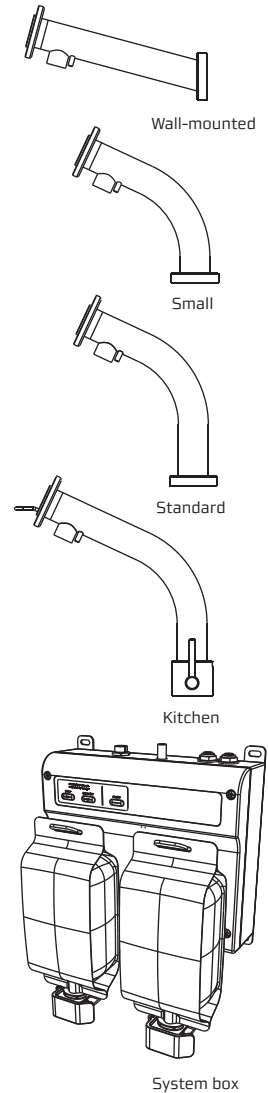

New Standard

Combining multiple functions in one touch free faucet allows for an overall economic solution. Electronic dosing saves water and other dispensed products. A touch free operation ensures high standards of hygiene and minimizes your cleaning effort: a new standard in dispensing.

Sensor technology

The MISCEA is based on the latest sensor technology with advanced software. Simply moving your hand over the indicated section of the glass daisy a light signal will show which product will be dispensed.

The MISCEA even will allow for motion controlled temperature adjustment. Just bring your hand next to the plus or minus and the temperature will change as indicated by the digital display.

System box

MISCEA's faucets have two main components – the faucet and the System Control box that is mounted below the washbasin. The system control box is the command console and includes the electronic controls, the required pumps and the liquid reservoir.

Last but not least, the MISCEA is easy to install. Using industry standard measures it fits in any washbasin or kitchen environment. The system operates on 12 volt and does not require batteries reducing maintenance needs.