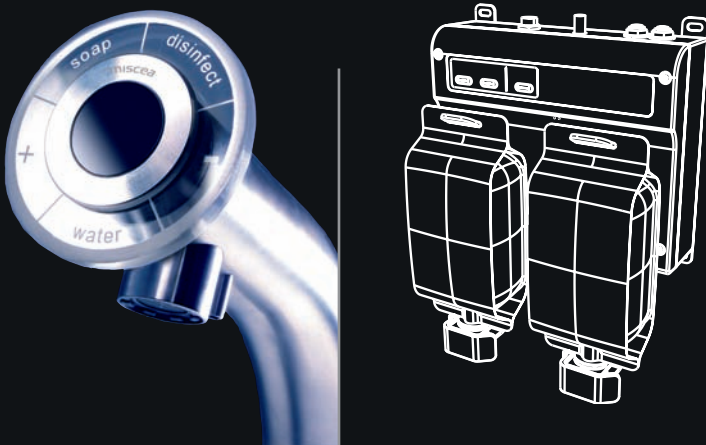

Community MISCEA

The MISCEA is equipped with an innovative-patented connecting system allowing only for qualified suppliers to provide refill products. MISCEA and its suppliers together form a community and are committed to maintain strict quality and environmental standards. The partners in Community Miscea ensure our customers a set of shared values. Miscea: a new standard in caring.

The packaging used to refill your MISCEA consists of vacuum pouches equipped with a Clean Click connector. Each pouch remains vacuum until completely empty and maintaining a consistent quality. They leave no residual product and as the pouches deflate they minimize waste. MISCEA stands for modern and environmentally friendly solutions.

Therefore if you use a MISCEA at home or away you can always be sure that you are kind to your skin, use the latest standards in hygiene while caring or our environment.

On our website you can meet our partners in your country, to order your pouches.

Company

MISCEA GmbH
Siemens Technopark Augsburg
Werner-von-Siemens-Str. 6
D-86159 Augsburg
Germany

MISCEA B.V. (Sales & Marketing)
Smidsvuur 4
NL-2421 MP Nieuwkoop
The Netherlands

T:+31 (0) 172 52 52 22
F:+31 (0) 172 52 52 51

www.miscea.com
info@miscea.com